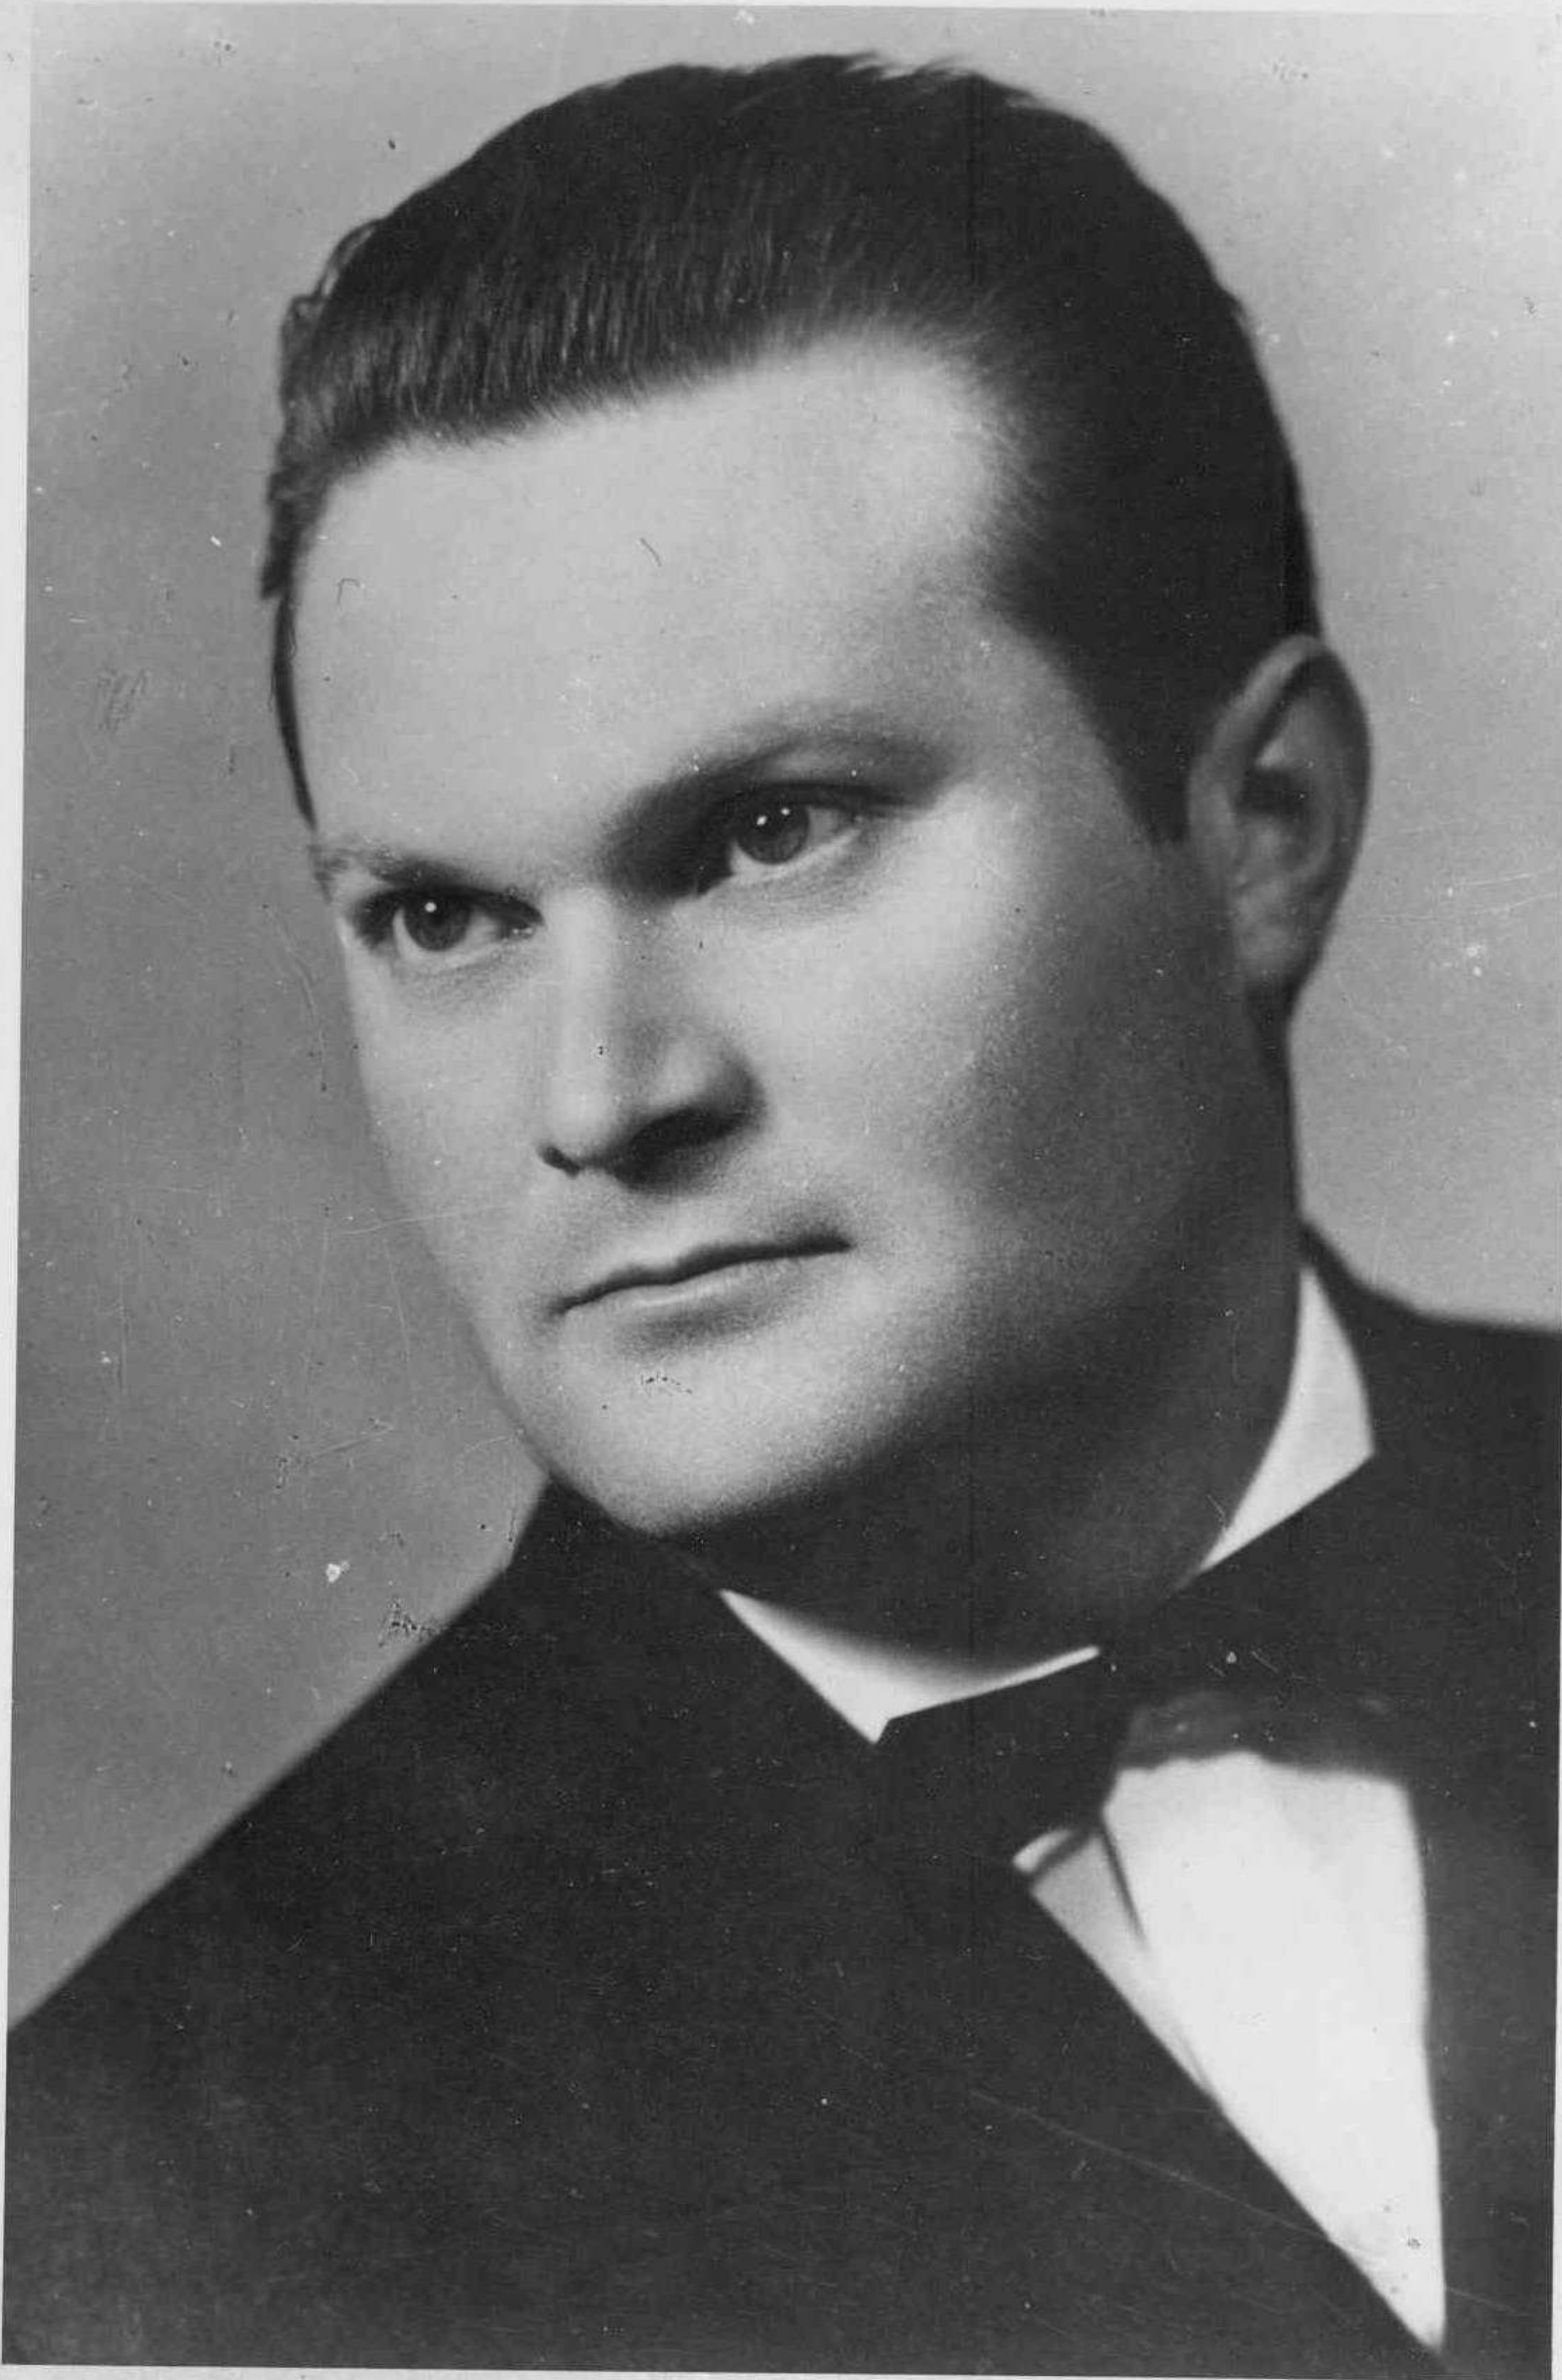

Tenore CECHELE GIANFRANCO

FRANCO TAGLIAVINI

Handwritten signature

M.F.C.D. 2015
AMEDEO ZAMBON

Genore
Giorgio Casellato

A black and white portrait of a man, identified as Tenore Cecchele Gianfranco. He is wearing a dark tuxedo jacket, a white dress shirt, and a dark bow tie. He has dark hair styled back and is looking slightly to the right of the camera with a neutral expression. The background is a plain, light-colored wall.