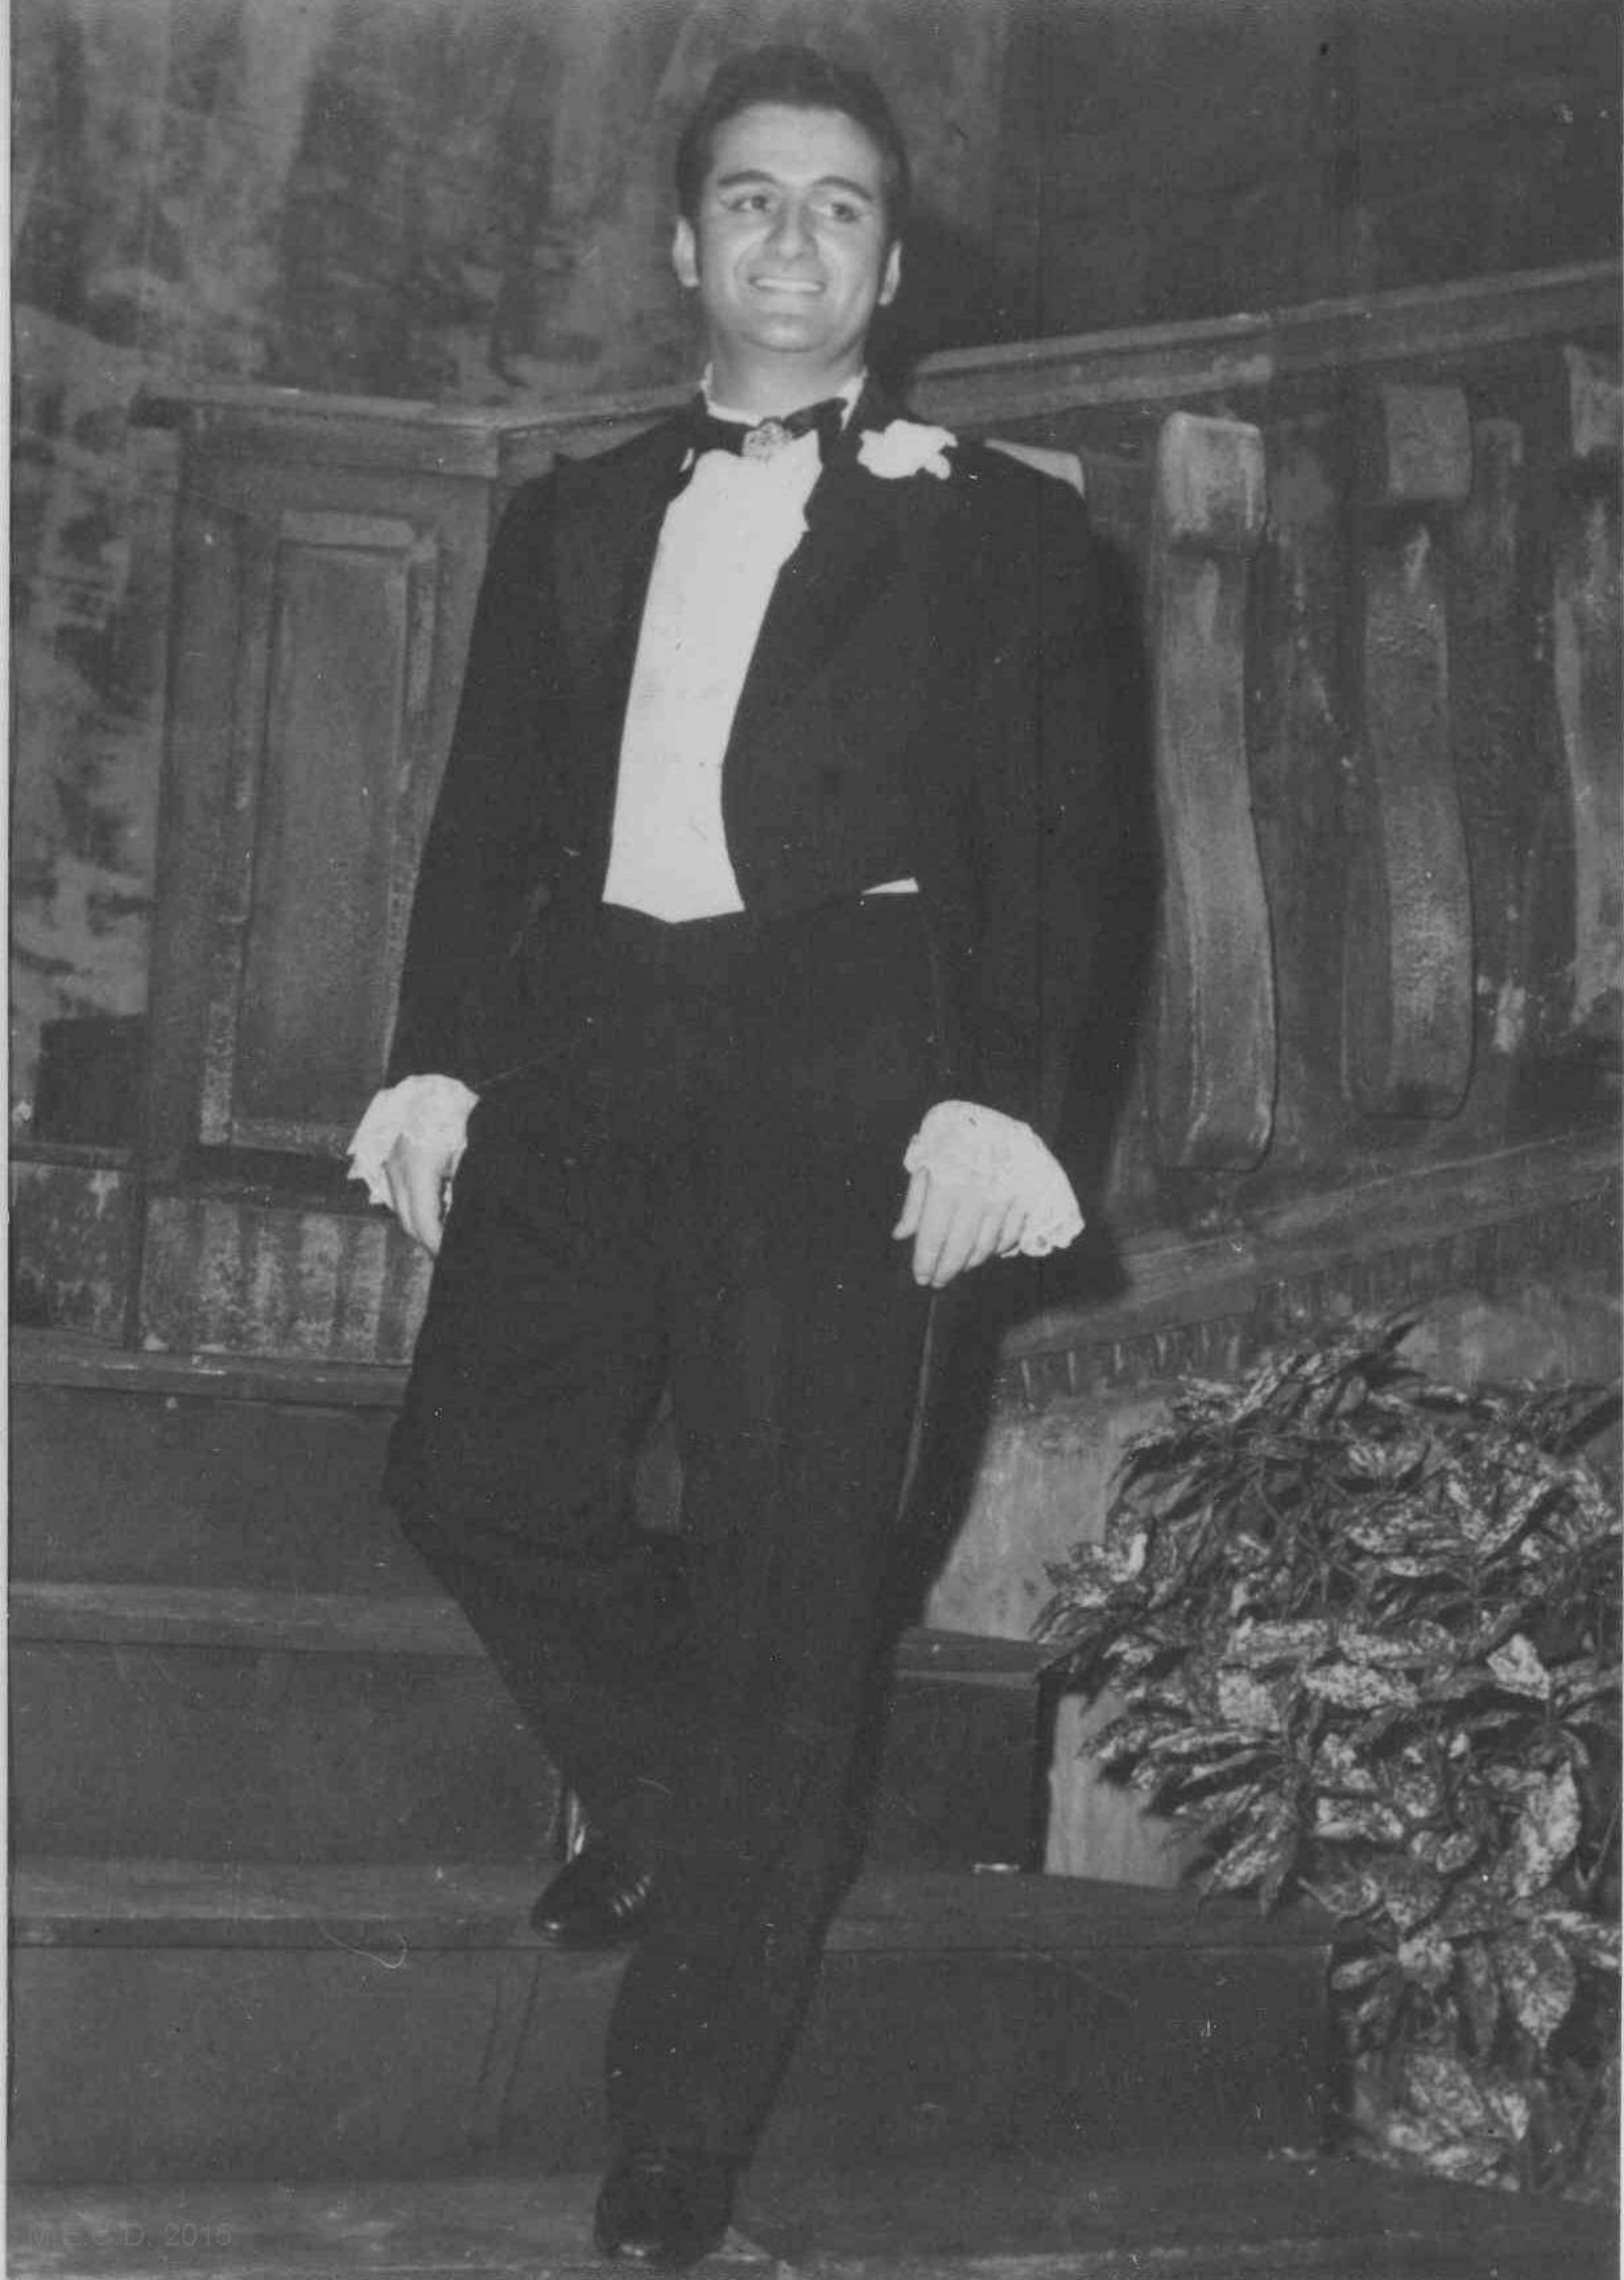

Tenore CECHELE GIANFRANCO

FRANCO TAGLIAVINI

Handwritten signature

M.F.C.D. 2015
AMEDEO ZAMBON

Genore
Giorgio Casellato

A black and white portrait of a man, identified as Tenore Cecchele Gianfranco. He is wearing a dark tuxedo jacket, a white dress shirt, and a dark bow tie. He has dark hair styled back and is looking slightly to the right of the camera with a neutral expression. The background is a plain, light-colored wall.