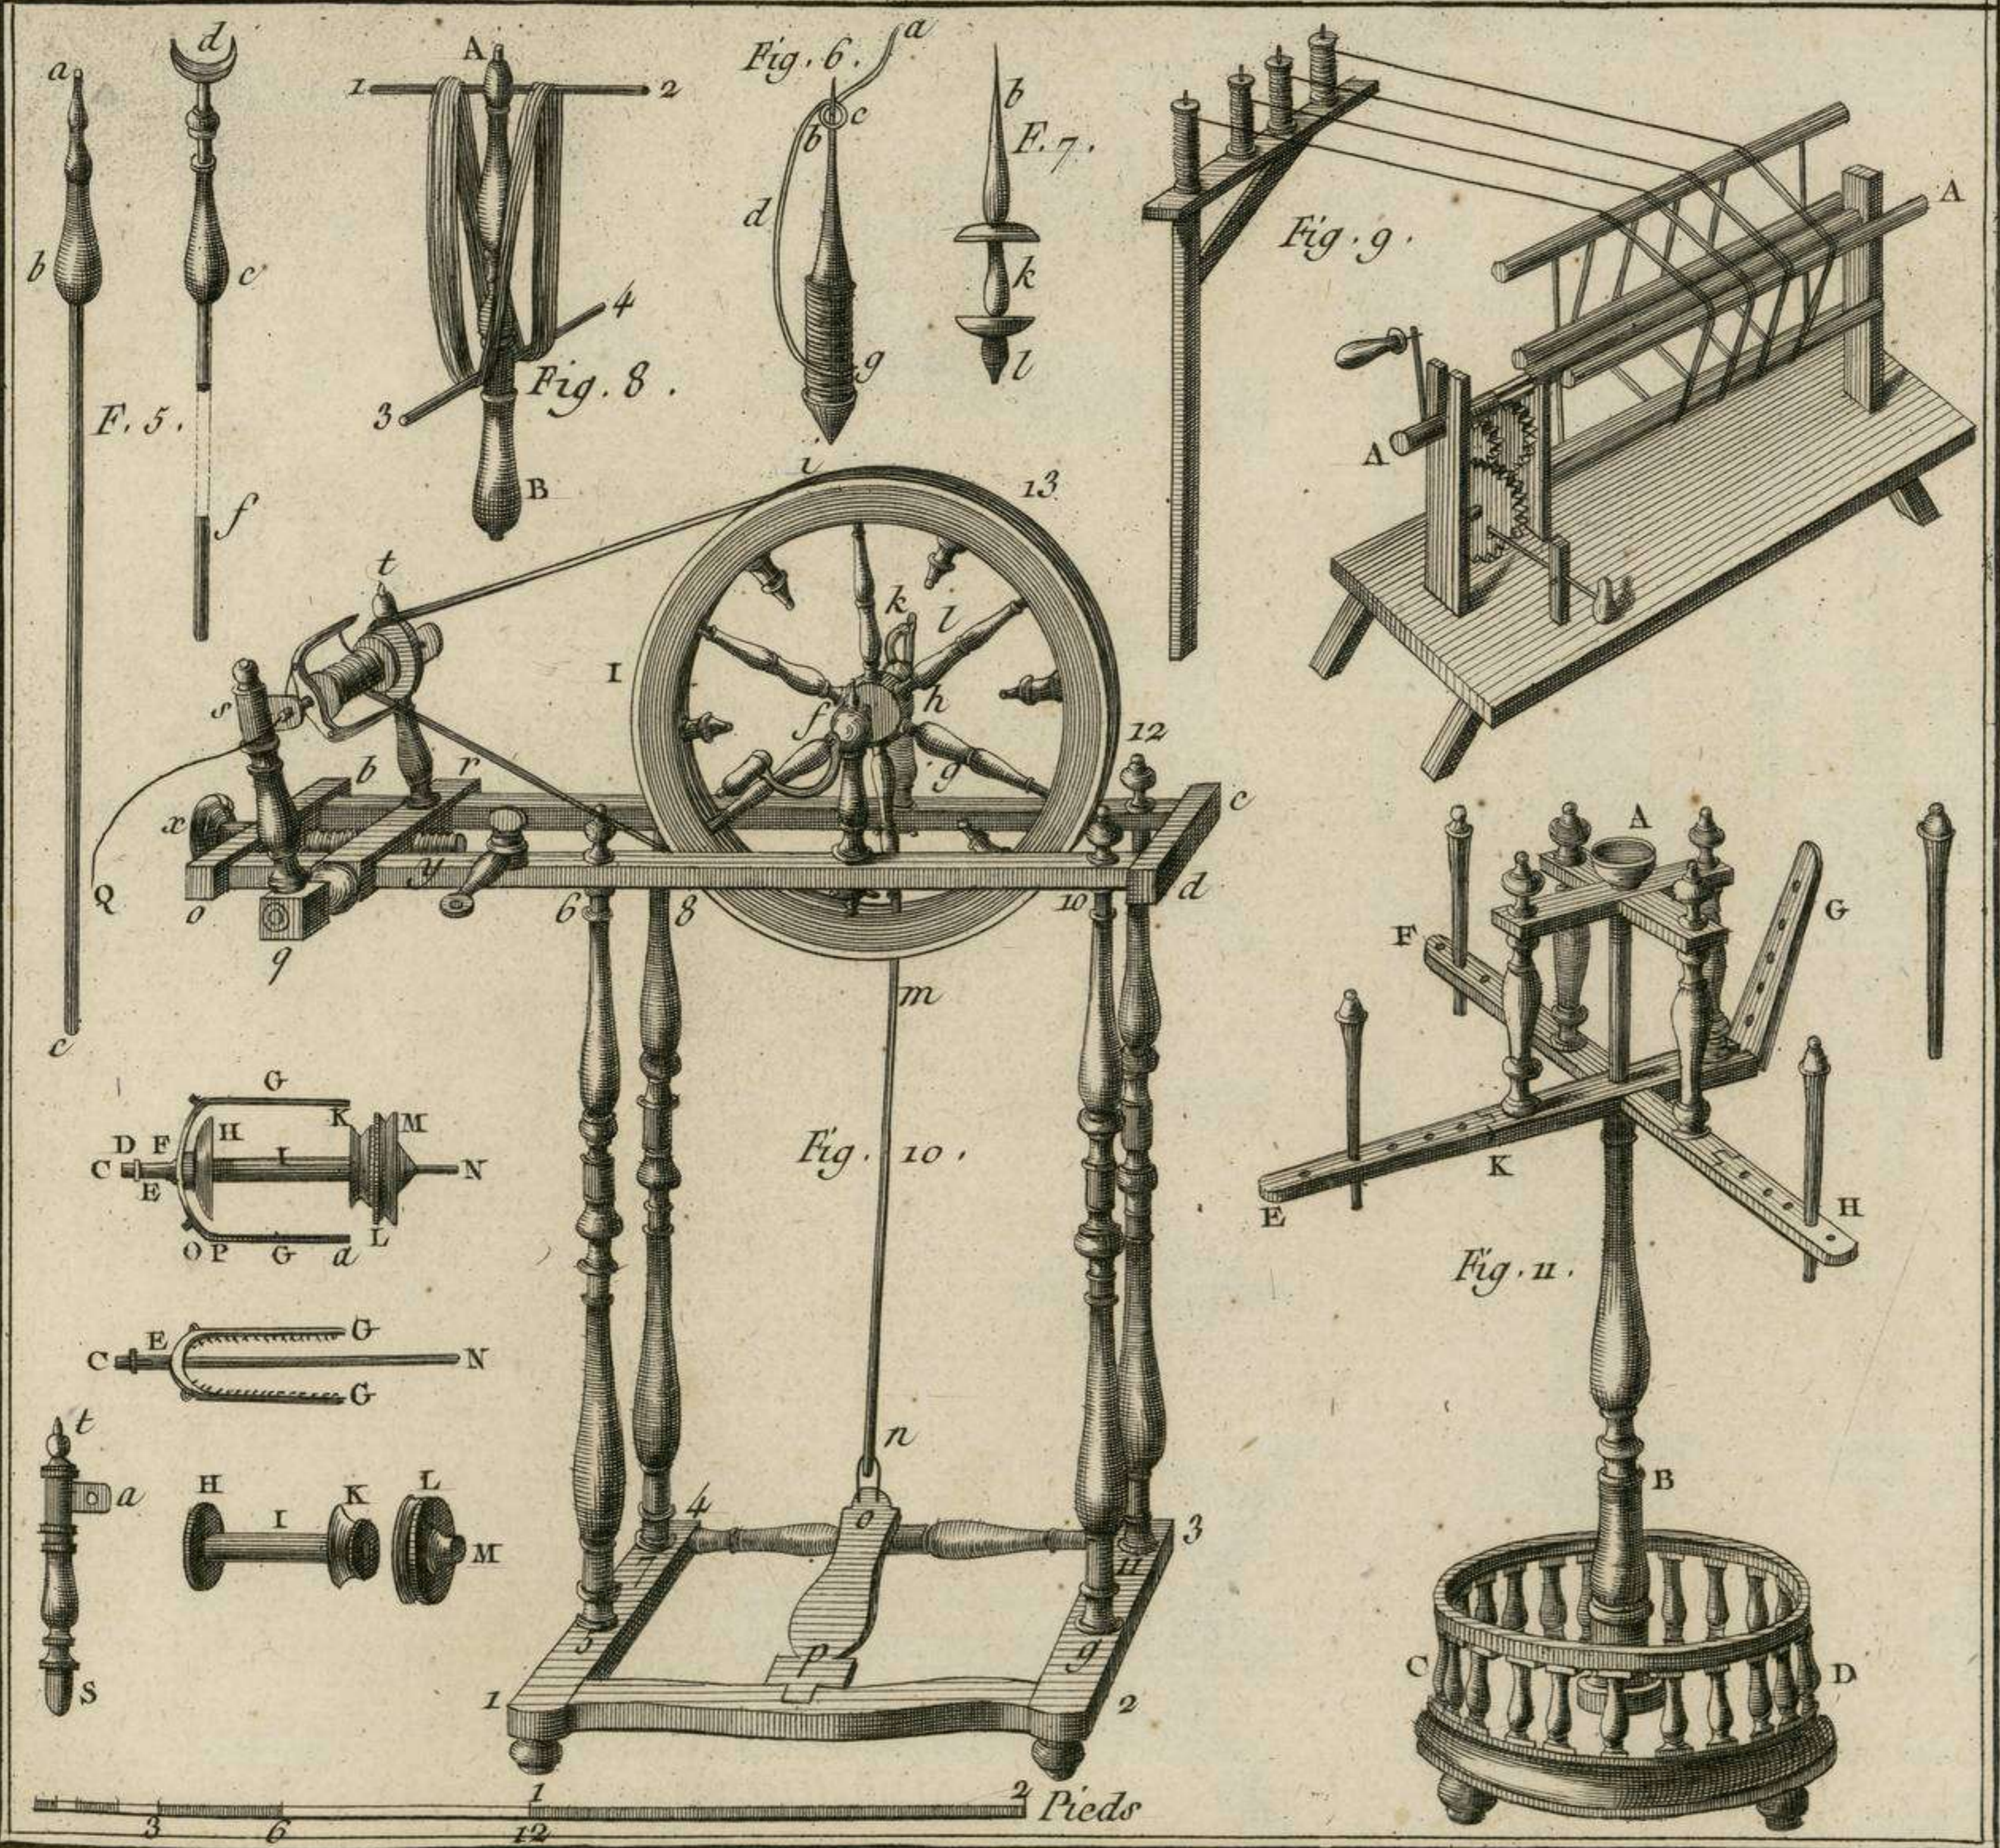

Filature, Rouet et Devidoirs .

Benard d'execut