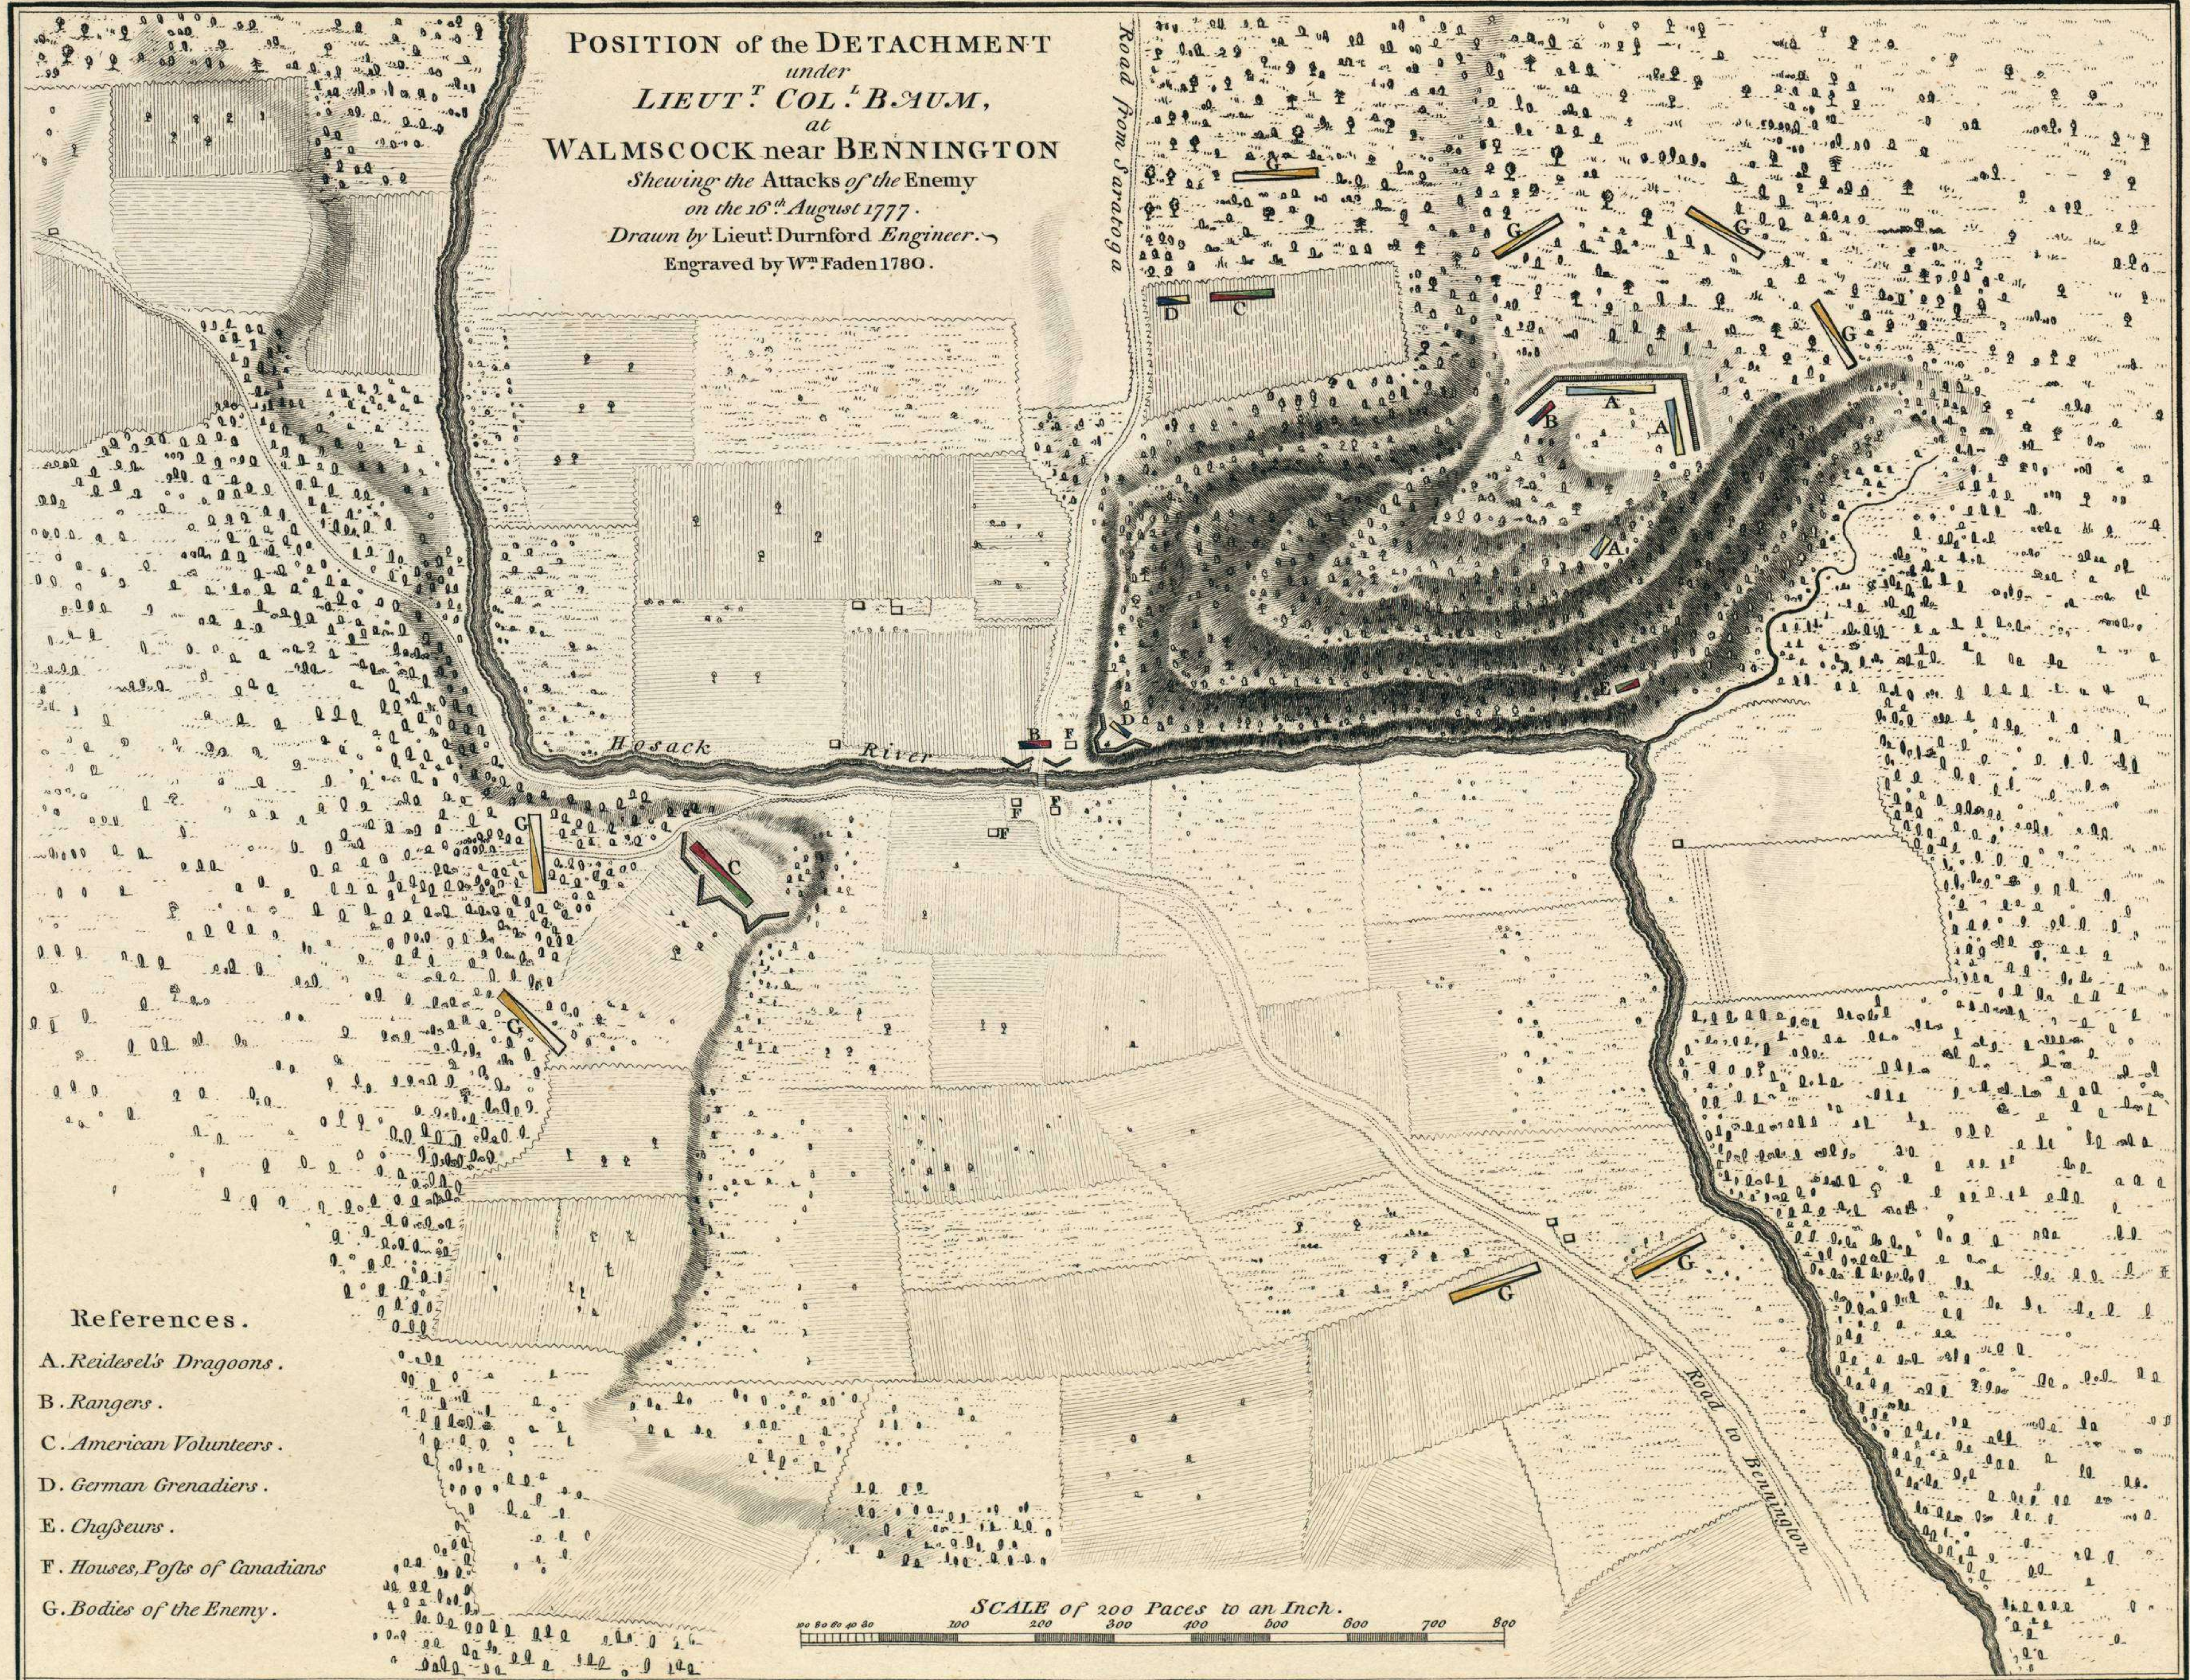

POSITION of the DETACHMENT  
 under  
 LIEUT. COL. BAUM,  
 at  
 WALMSCOCK near BENNINGTON  
 Shewing the Attacks of the Enemy  
 on the 16<sup>th</sup> August 1777.  
 Drawn by Lieut. Durnford Engineer.  
 Engraved by W<sup>o</sup>. Faden 1780.

Road from Saratoga

References.

- A. Reidesel's Dragoons.
- B. Rangers.
- C. American Volunteers.
- D. German Grenadiers.
- E. Chasseurs.
- F. Houses, Posts of Canadians
- G. Bodies of the Enemy.

London, Publish'd as the Act directs, Feb<sup>y</sup> 1<sup>st</sup> 1780, by W. Faden, Charing Cross.