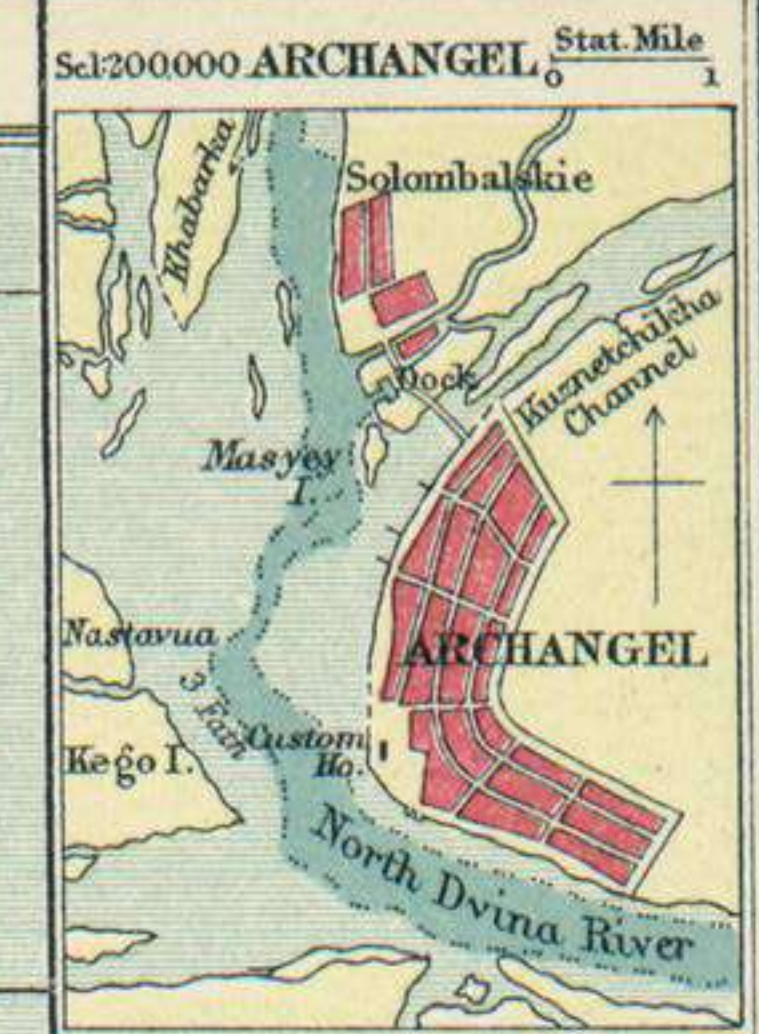

NORTH EUROPEAN PORTS

Narvik to Bodø 122 miles
 Svolvær 72
 Hammerfest 139

REFERENCE TO GENERAL MAP

(The British & American Consulates shown on the map include those temporarily closed down during and since the Great War.)

- Steamship Routes
- 209 Distances between Ports in Nautical Miles
- ▲ Naval Stations and Dockyards
- Lighthouses
- ▲ Lightships
- Cables
- D. Dock or Docks
- Principal Railways
- (C.S.) Coaling Stations