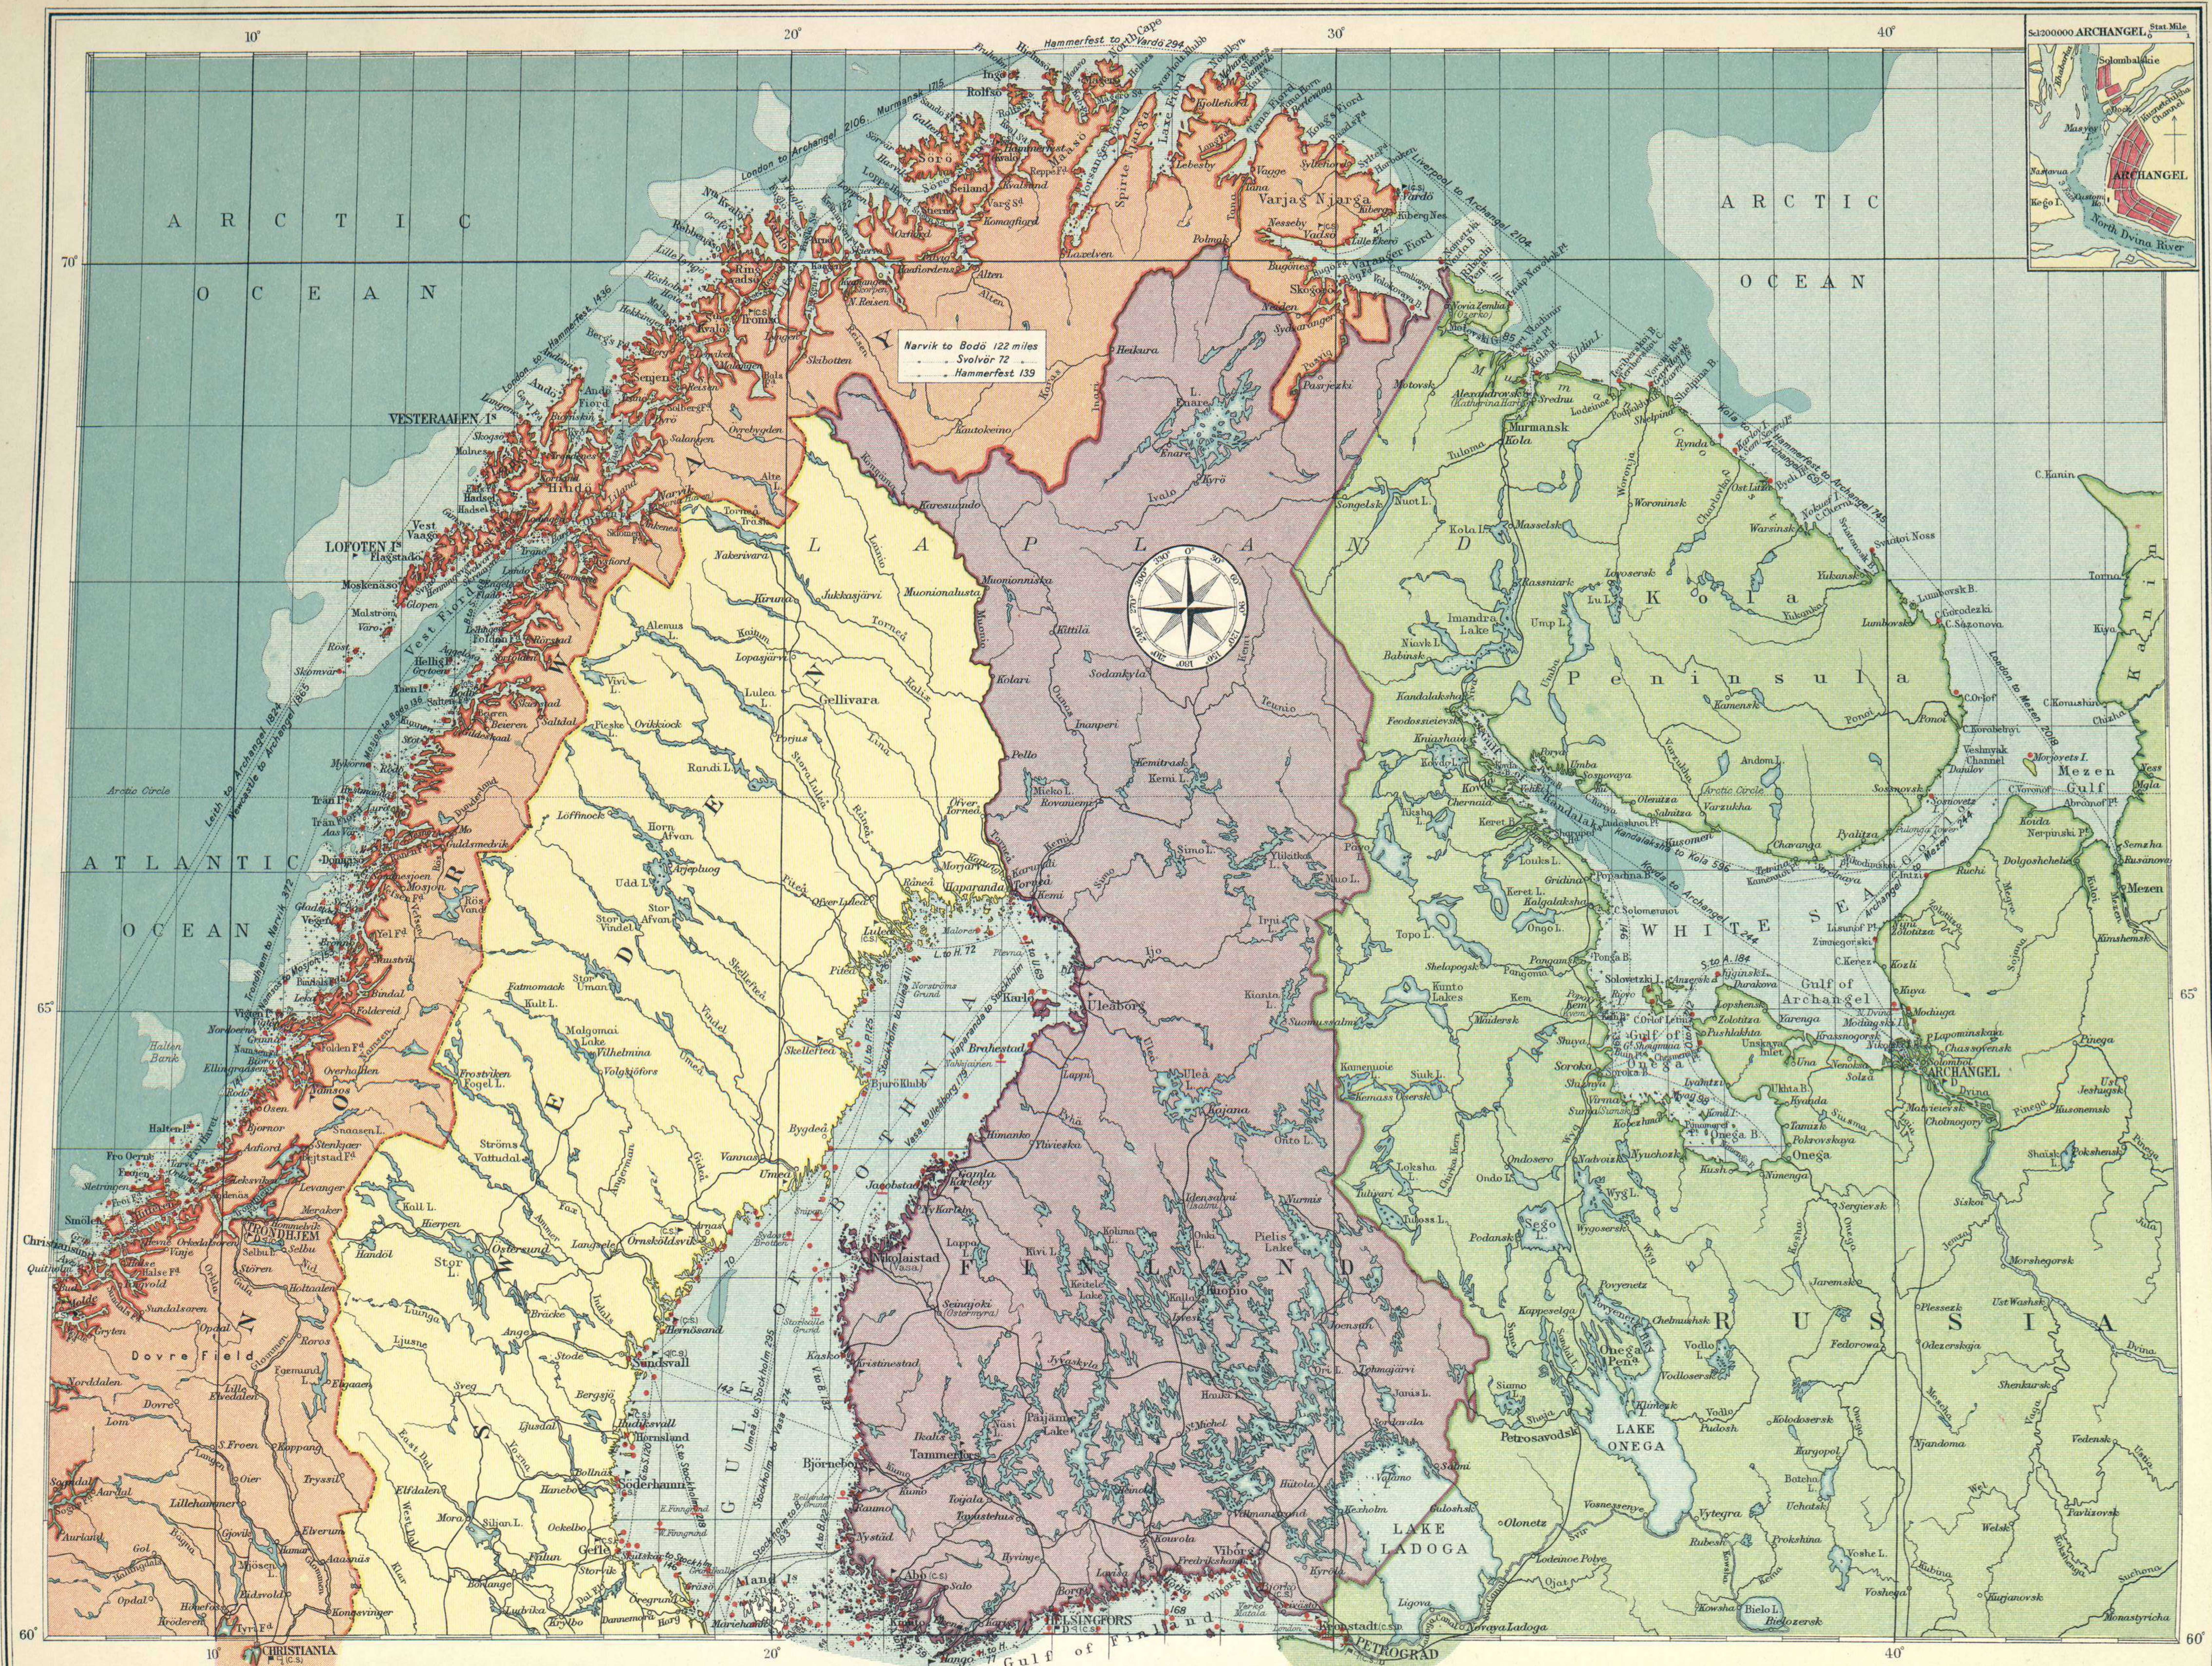

NORTH EUROPEAN PORTS

Narvik to Bodø 122 miles
 Svolvær 72
 Hammerfest 139

REFERENCE TO GENERAL MAP

(The British & American Consulates shown on the map include those temporarily closed down during and since the Great War.)

- Steamship Routes
- 209 Distances between Ports in Nautical Miles
- ▲ Naval Stations and Dockyards
- Lighthouses
- ▲ Lightships
- Cables
- D. Dock or Docks
- Principal Railways
- (C.S.) Coaling Stations