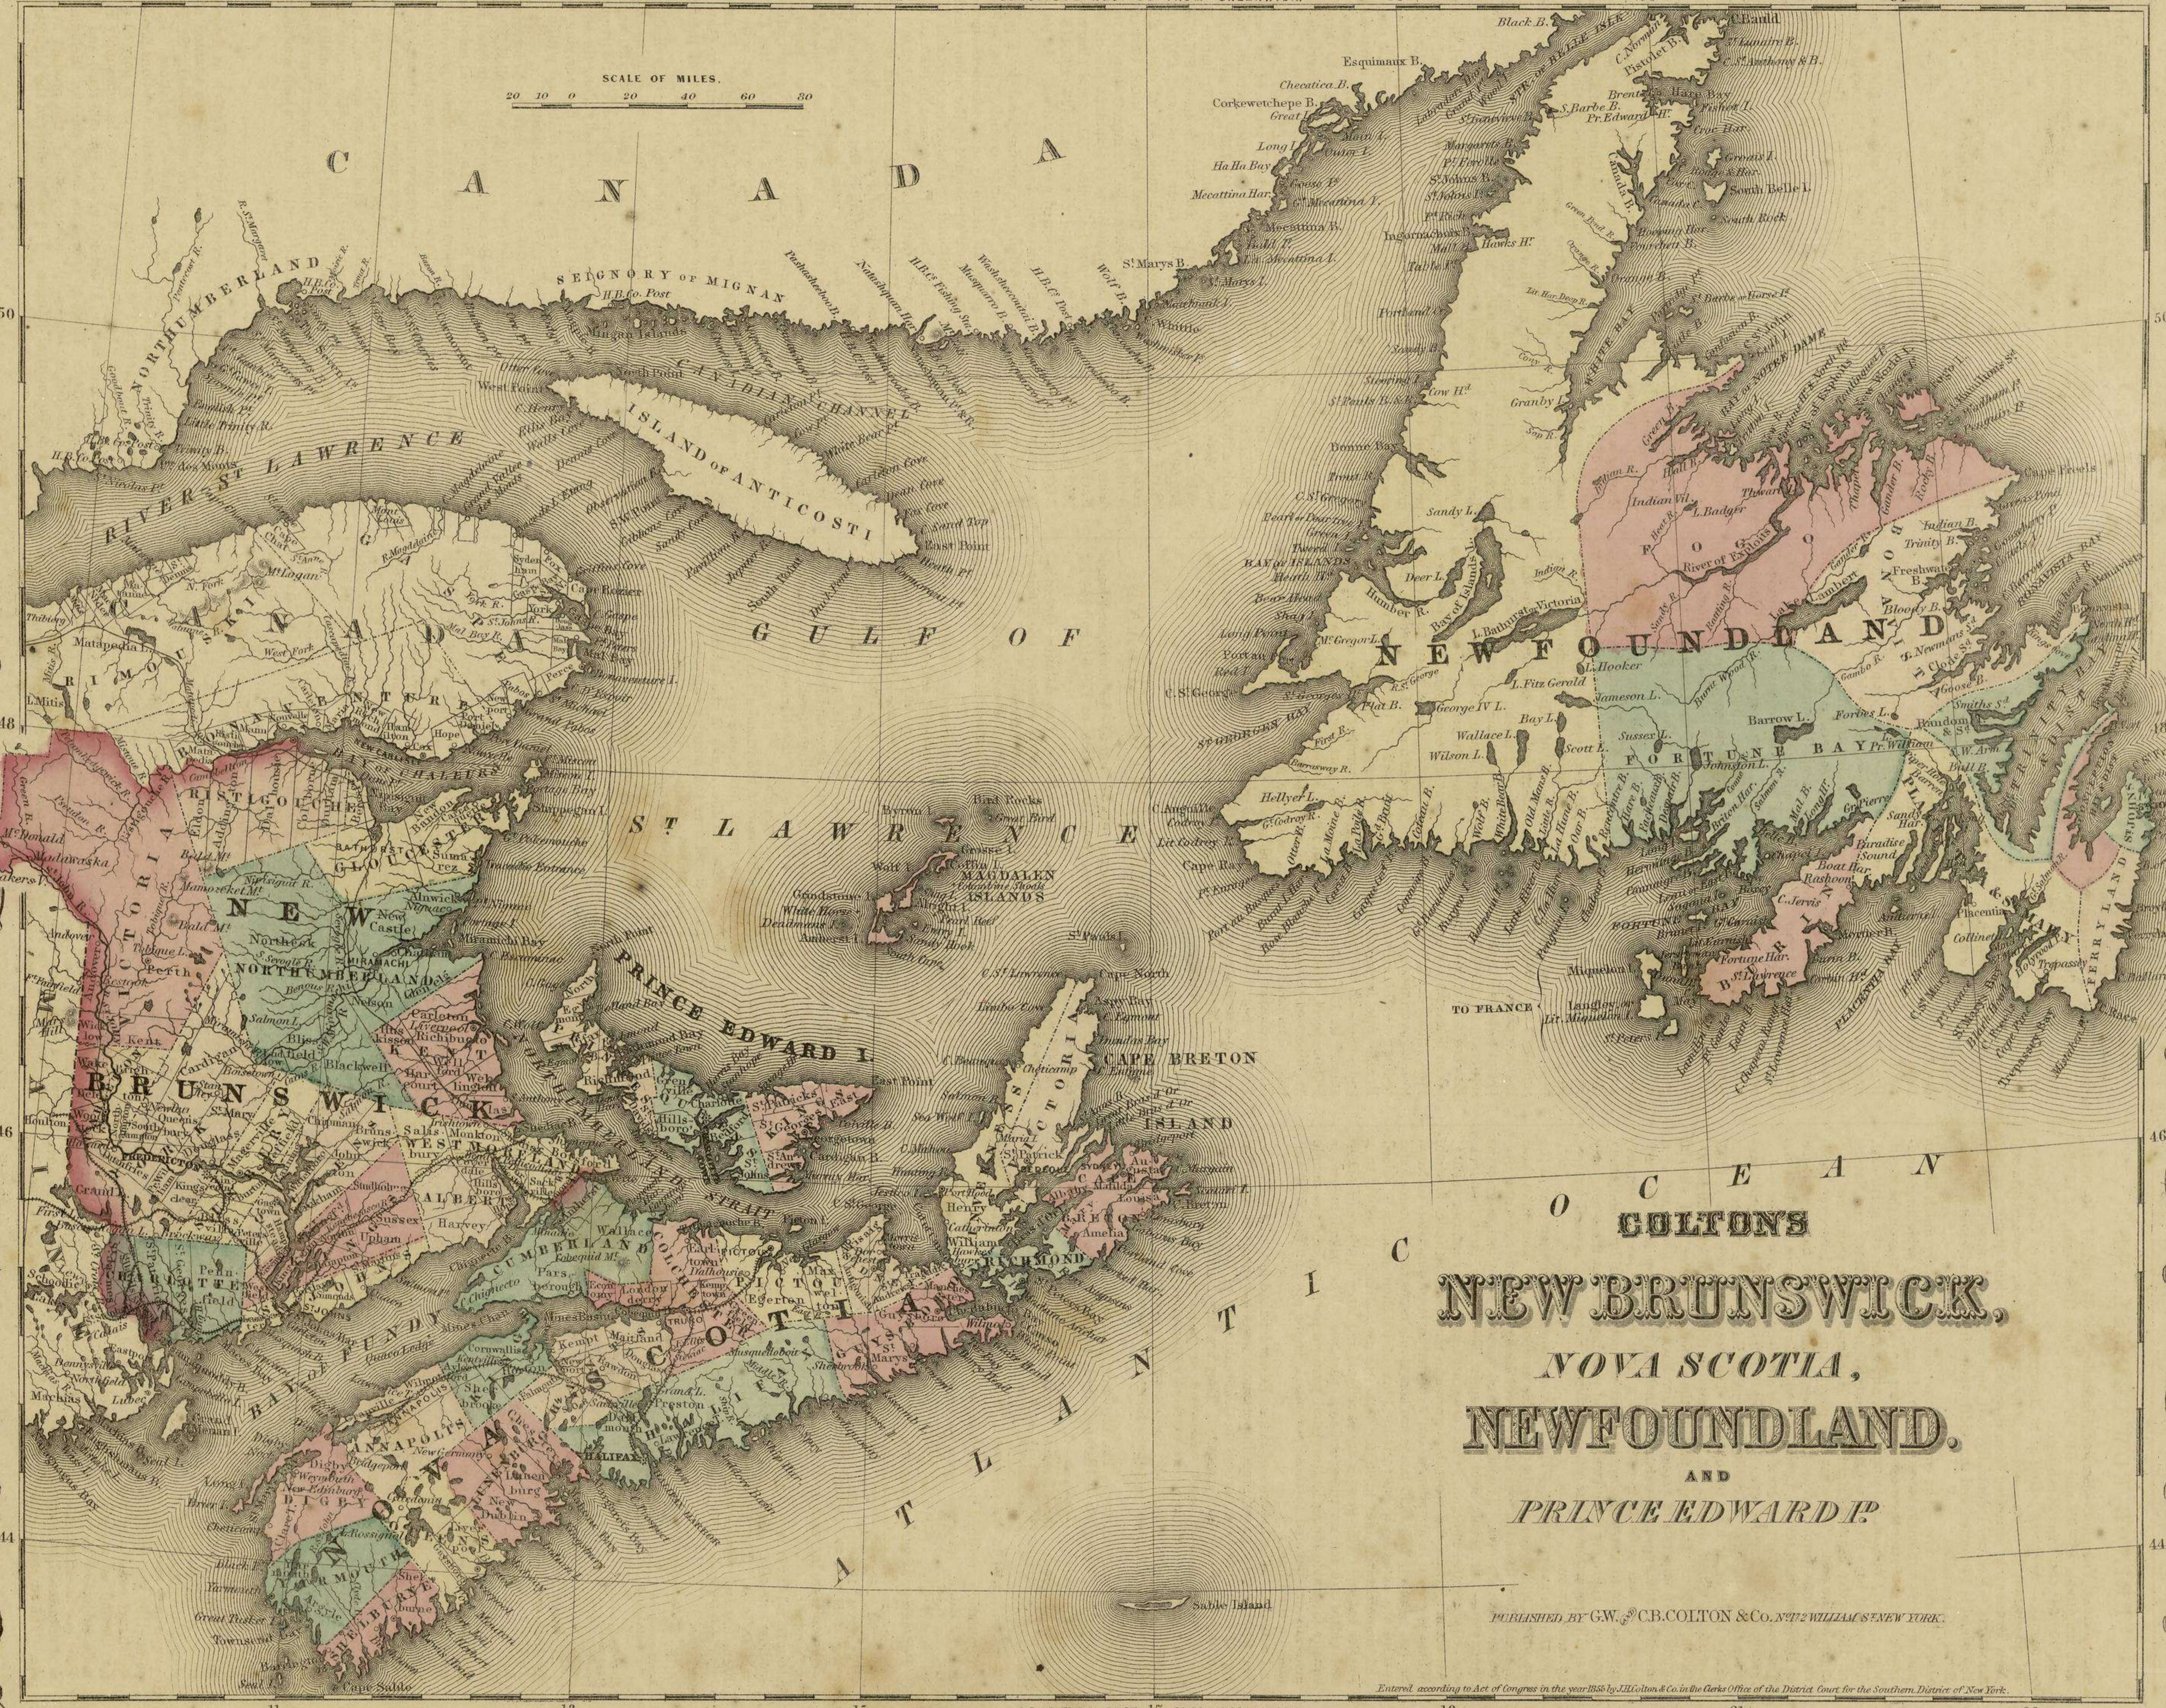

68

66

64

62

LONGITUDE WEST 60 FROM GREENWICH.

58

56

54

SCALE OF MILES.
20 30 0 20 40 60 80

CANADA

COLTON'S
NEW BRUNSWICK,
NOVA SCOTIA,
NEWFOUNDLAND.
AND
PRINCE EDWARD I^{LE}

PUBLISHED BY GW. & CB. COLTON & Co. N^o 72 WILLIAM ST. NEW YORK.

Entered according to Act of Congress in the year 1855 by J.H. Colton & Co. in the Clerk's Office of the District Court for the Southern District of New York.

LONGITUDE EAST 17 FROM WASHINGTON

11

13

15

19

21

23