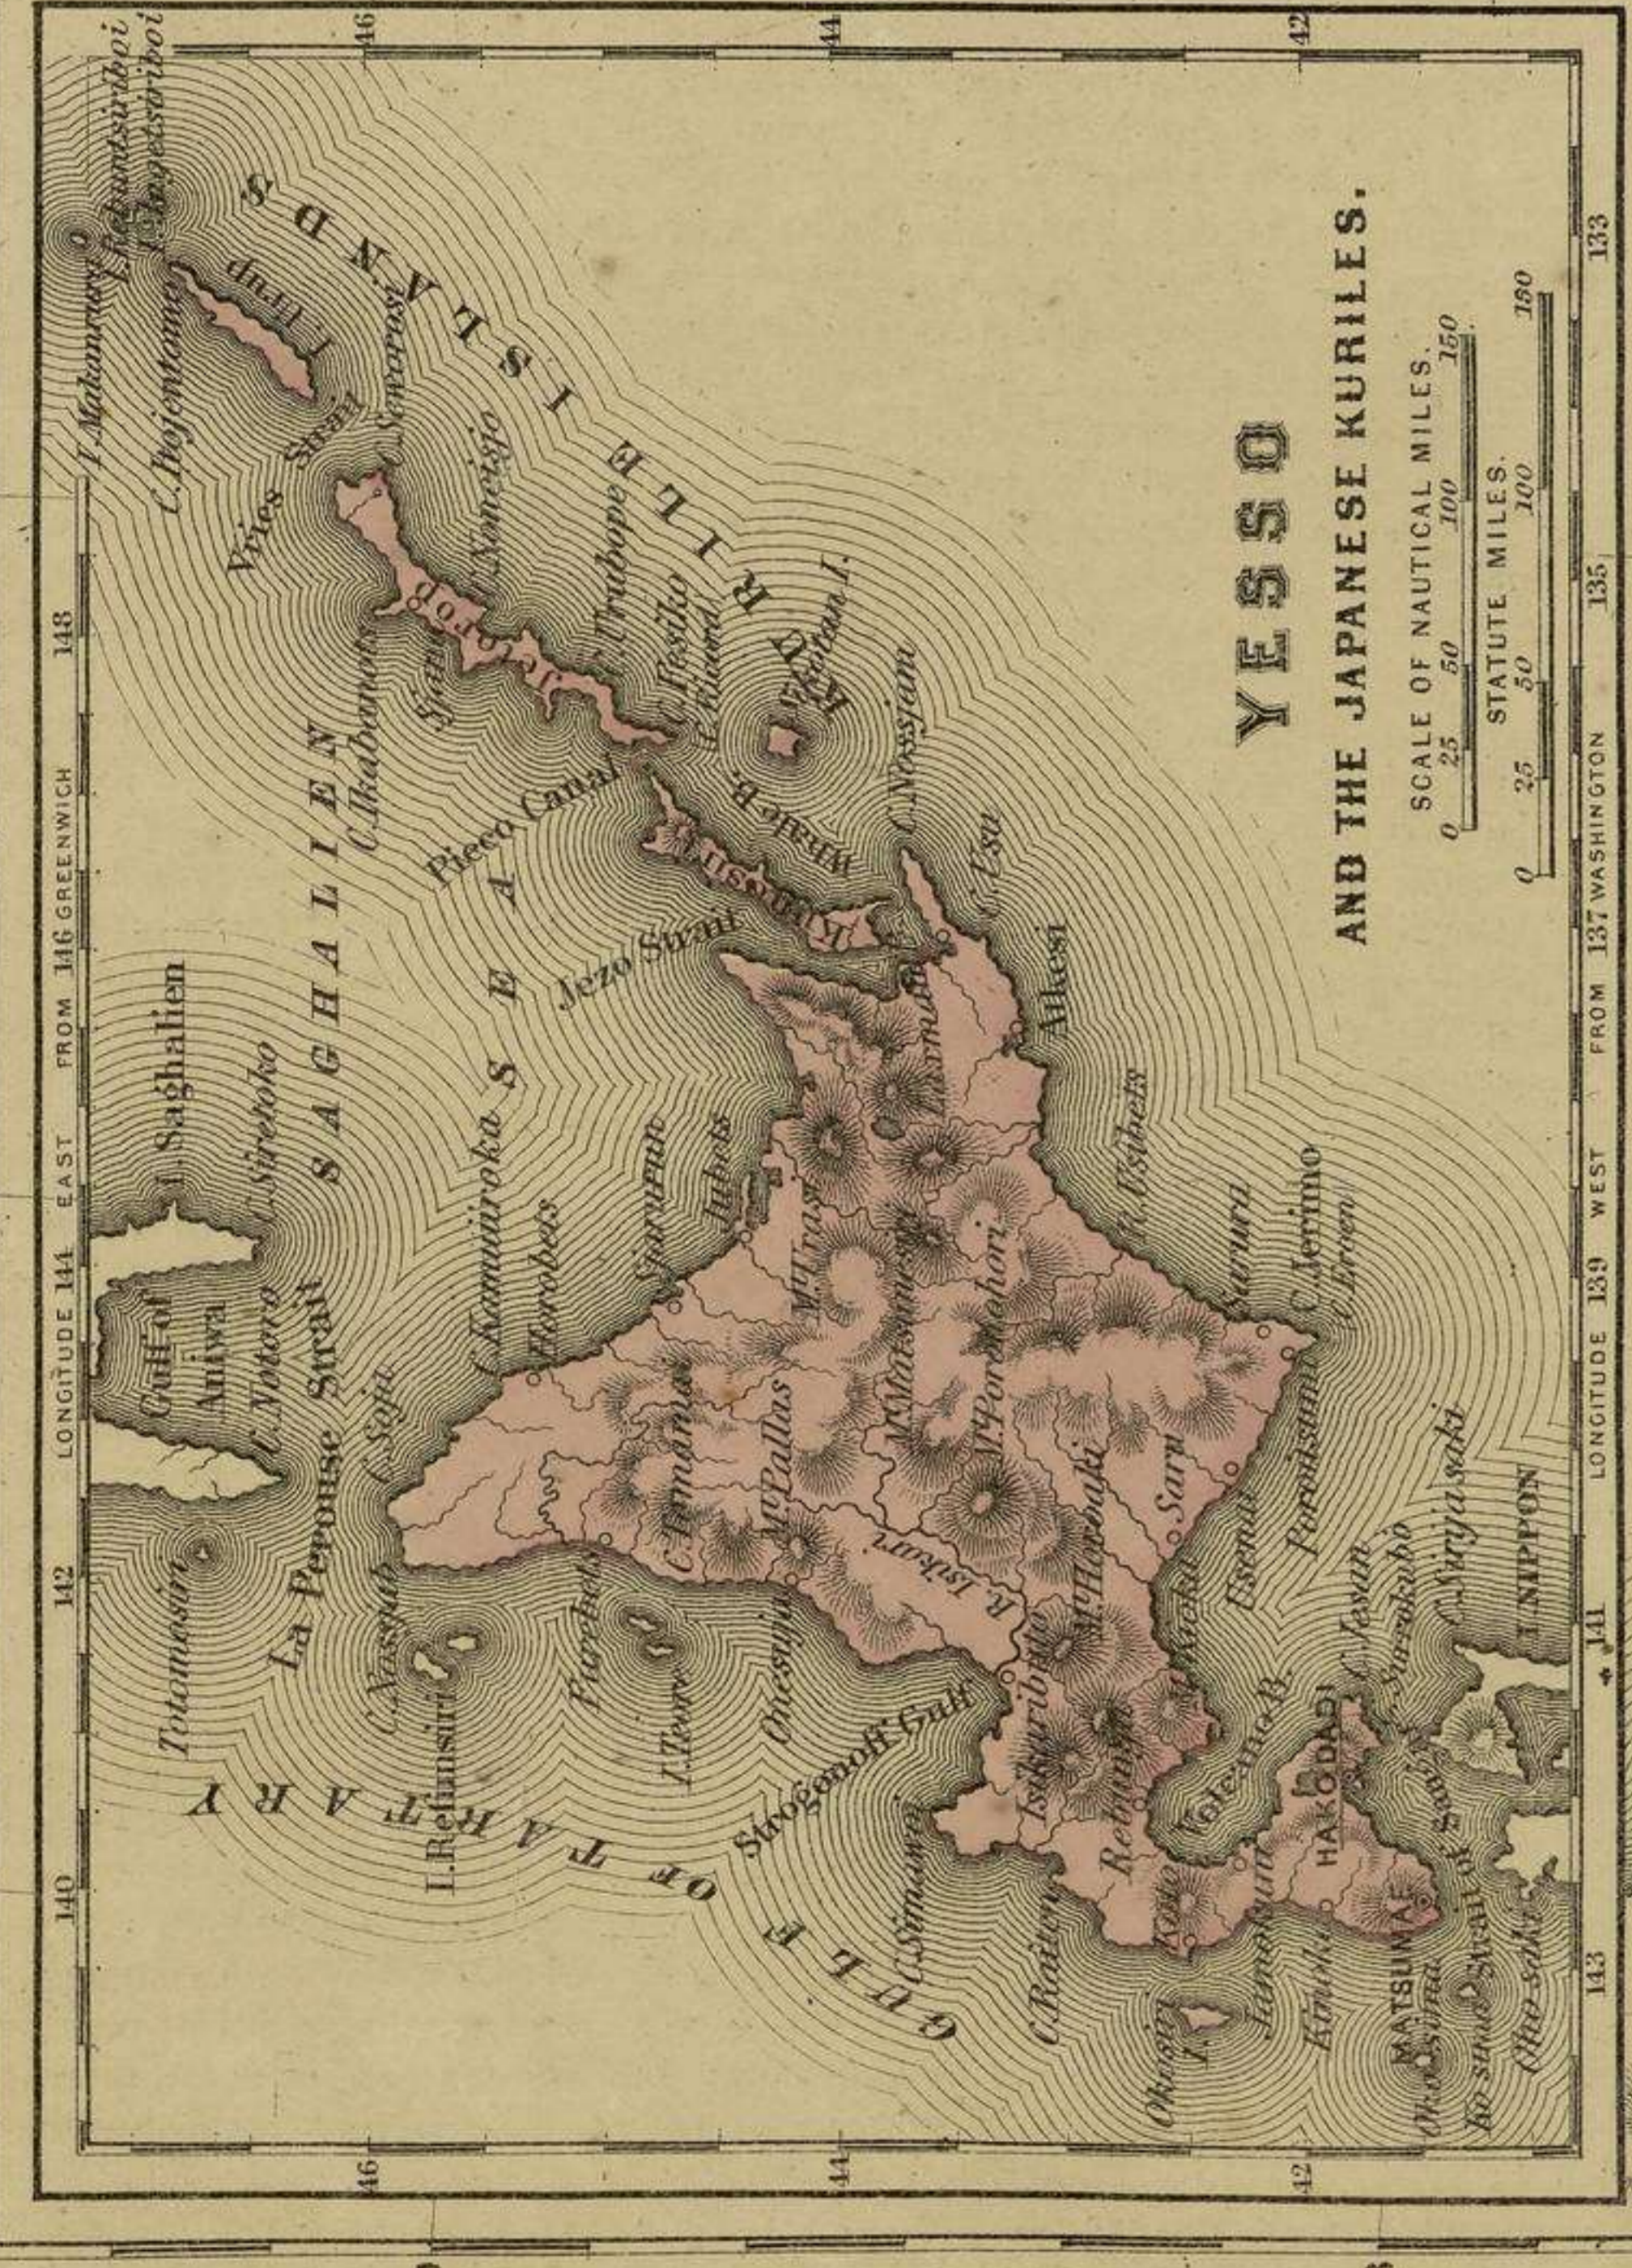

COLLTONS JAPAN

NIPPON, KIUSIU, SIKOK, YESSO
AND THE
JAPANESE KURILES.

PUBLISHED BY G.W. & C.B. COLLTON & CO., 207 N. WILIAM STREET, NEW YORK.

EXPLANATIONS
Japanese terminations
used on this map

- Jama
- Mountain
- Tate or Mne
- Peak
- Saka
- Hill
- Saki
- Cape
- Sima
- Island
- Mirano
- Haven or Bay
- Uni or Nada
- Sea

SCALE OF MILES
0 25 50 100 150

Compiled from the maps of Siebold
with additions from the surveys and
reconnoissances of the U.S. Japan Ex.

Entered according to Act of Congress in the Year 1860, by G.W. & C.B. Collton & Co. in the Clerk's Office of the District Court of the United States for the Southern District of New York.